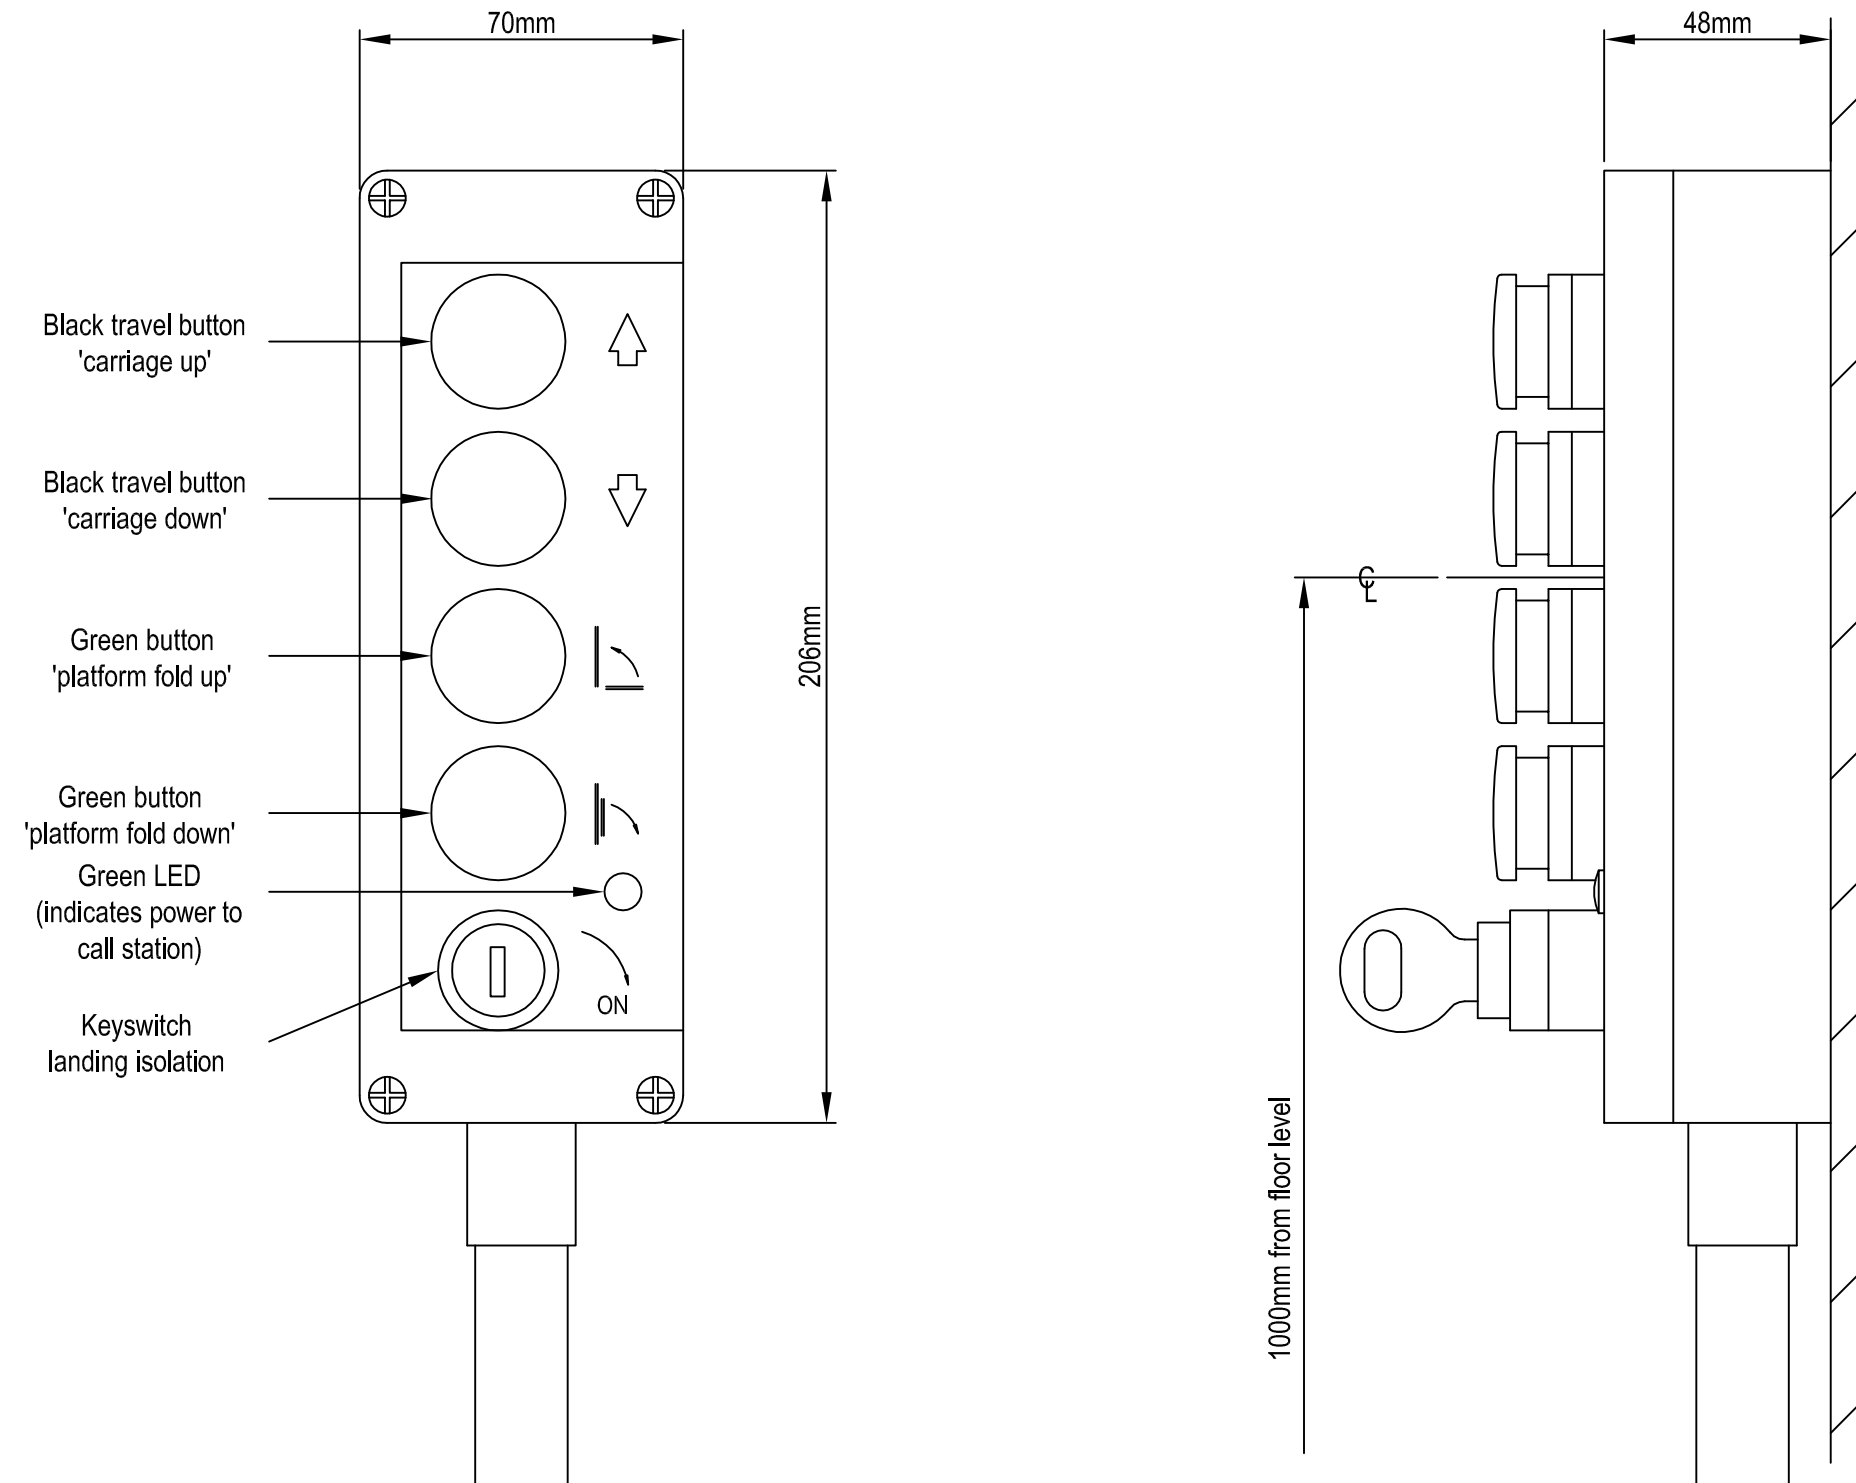

# Stairiser SX

Technical data sheet for wheelchair platform stairlift  
Call station, surface mount, cable wired